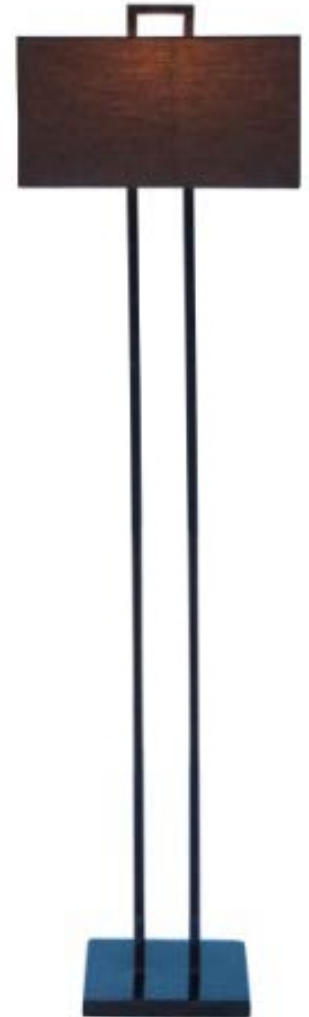

Hospitality Collection

12719-AB-XUSB*

12720-BS*

12742*

12743*

*Custom orders only-call for details

Item #	Description	Finishes Available	Height w/Shade	Width w/Shade	# of Sockets Type	Switch Type
12719-AB-XUSB* 12719-BS-XUSB*	Twin Light Column Table Lamp w/Cream Linen Shade, 1 Outlet, 1 USB Port	Matte Black w/Antique Brass, Matte Black w/Brushed Steel	30"	17"	2/Medium Base	On/Off
12720-BS* 12720-AB*	Twin Light Column Floor Lamp w/Cream Linen Shade	Matte Black w/Brushed Steel Matte Black w/Antique Brass	60"	19"	2/Medium Base	On/Off
12742*	Open Tower Table Lamp w/Black Linen Shade	Black	18"	11"	1/Medium Base	On/Off
12743*	Open Tower Floor Lamp w/Black Linen Shade	Black	59"	15"	1/Medium Base	On/Off