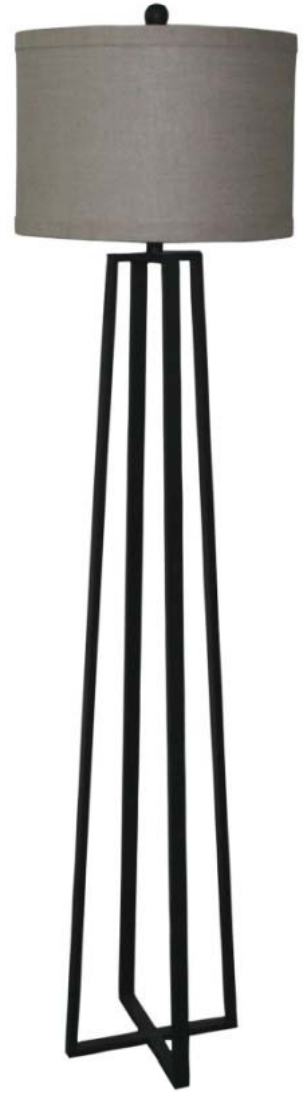

Iron & Steel Collection

1477

1539

Item #	Description	Finishes Available	Height w/Shade	Width w/Shade	# of Sockets/Type	Switch Type
1476	Wrought Iron Table Lamp w/Natural Burlap Shade	Black	33"	16"	1/Medium Base	3 Way
1477	Wrought Iron Floor Lamp w/Natural Burlap Shade	Black	62"	17"	1/Medium Base	3 Way
1531	Wrought Iron Table Lamp w/Natural Burlap Shade	Dark Silver	34"	17"	1/Medium Base	3 Way
1539	Wrought Iron Table Lamp w/Grey Heavy Linen Round Shade	Dark Silver	29"	14"	1/Medium Base	3 Way