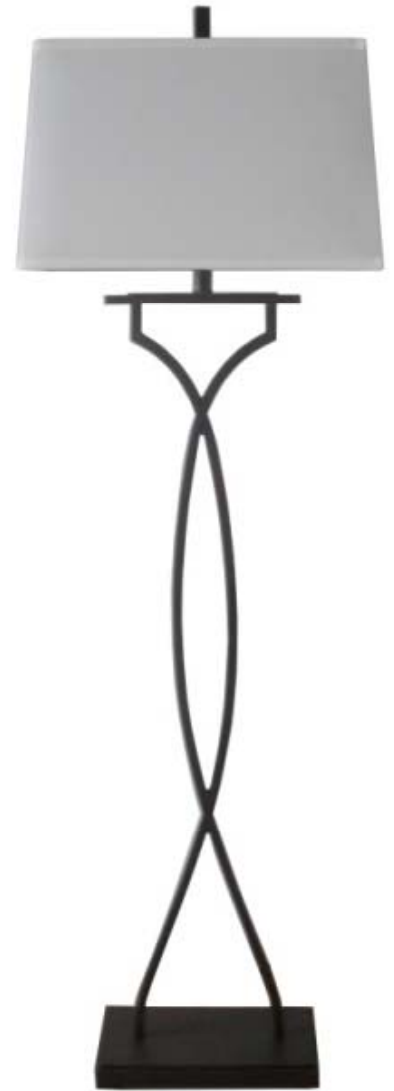

Hospitality Collection

12727-XUSB*

12728*

12173*

12174*

*Custom orders only-call for details

Item #	Description	Finishes Available	Height w/Shade	Width w/Shade	# of Sockets Type	Switch Type
12173*	Crisscross Table Lamp w/Parchment Linen Shade	Oil Rubbed Bronze	29"	16"	1/Medium Base	On/Off
12174*	Crisscross Floor Lamp w/Parchment Linen Shade	Oil Rubbed Bronze	62"	18"	1/Medium Base	On/Off
12727-XUSB*	Antenna Twin Lite Table Lamp w/ White Linen Shade, 1 Outlet, 1 USB	Brushed Steel	27"	18"	2/Medium Base	On/Off
12728*	Antenna Twin Lite Floor Lamp w/White Linen Shade	Brushed Steel	60"	20"	2/Medium Base	On/Off