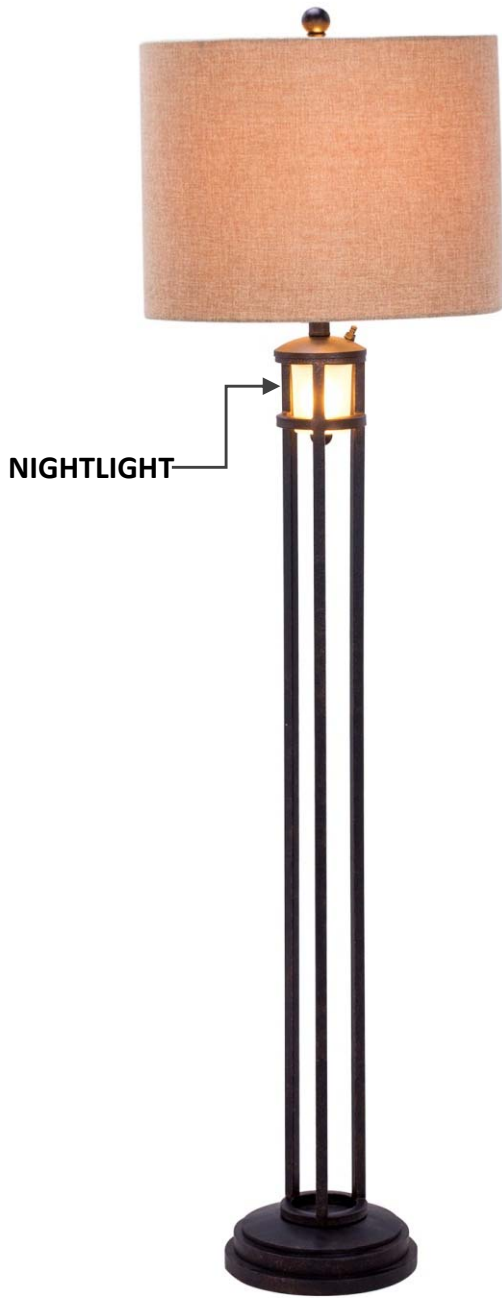

Iron & Steel Collection

1531

1476

1477

1539

Item #	Description	Finishes Available	Height w/Shade	Width w/Shade	# of Sockets/Type	Switch Type
1476	Wrought Iron Table Lamp w/Natural Burlap Shade	Black	33"	16"	1/Medium Base	3 Way
1477	Wrought Iron Floor Lamp w/Natural Burlap Shade	Black	62"	17"	1/Medium Base	3 Way
1531	Wrought Iron Table Lamp w/Natural Burlap Shade	Dark Silver	34"	17"	1/Medium Base	3 Way
1539	Wrought Iron Table Lamp w/Grey Heavy Linen Round Shade	Dark Silver	29"	14"	1/Medium Base	3 Way

1537

1536

Item #	Description	Finishes Available	Height w/Shade	Width w/Shade	# of Sockets/Type	Switch Type
1536	Tower Table Lamp w/Nightlight & Beige Linen Shade, 7W Bulb Included,	Black	30"	13"	1/Medium Base	3 Way & On/Off
1537	Tower Floor Lamp w/Nightlight & Beige Linen Shade, 7W Bulb Included	Black	60"	15"	1/Medium Base	3 Way & On/Off