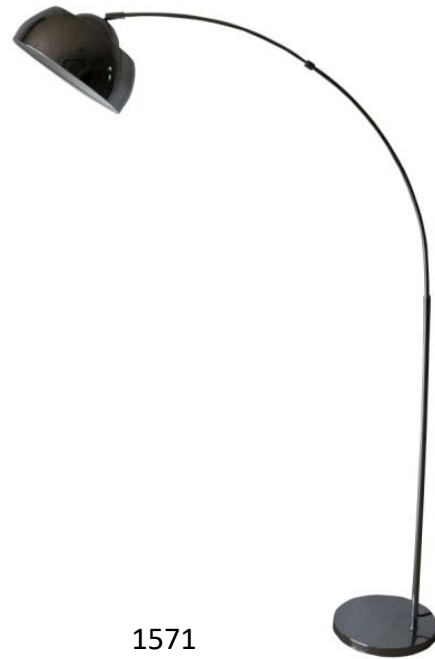

Iron & Steel Collection

1171

1170

1570

1571

Item #	Description	Finishes Available	Height w/Shade	Width w/Shade	# of Sockets/Type	Switch Type
1170	Adjustable Arched Table Lamp w/ White Linen Shade	Oil Rubbed Bronze	22-28"	13"	1/Medium Base	On/Off
1171	Adjustable Arched Floor Lamp w/ White Linen Shade	Oil rubbed Bronze	62"	12"	1/Medium Base	On/Off
1570	Metal & Marble Arc Floor Lamp w/Adjustable Round Brushed Steel Metal Shade	Brushed Steel w/White Marble	75"	10"	1/Medium Base	On/Off
1571	Arc Floor Lamp w/Adjustable Round Chrome Metal Shade	Chrome	65"	11.5"	1/Medium Base	On/Off