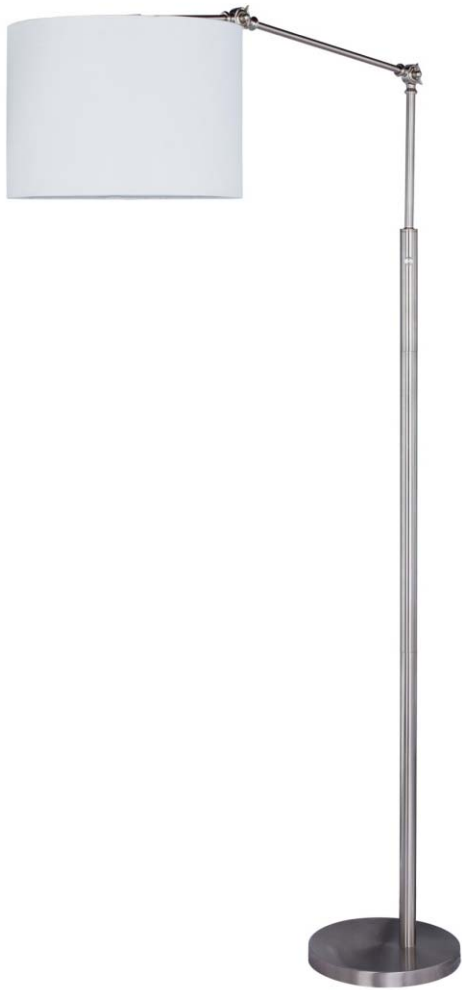

Iron & Steel Collection

1443-SN