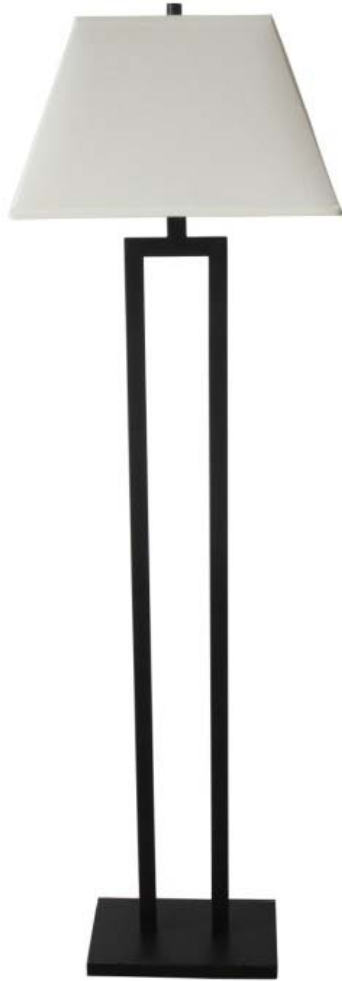

Hospitality Collection

12717-USB

12718

*Custom orders only-call for details

Item #	Description	Finishes Available	Height w/Shade	Width w/Shade	# of Sockets Type	Switch Type
11994-XX*	Open Tower Table Lamp w/White Linen shade, 2 Outlets	Brushed Steel	27"	16"	1/Medium Base	On/Off
11995*	Open Tower Floor Lamp w/White Linen Shade	Brushed Steel	60"	18"	1/Medium Base	On/Off
12717-USB	Open Tower Table Lamp w/Parchment Linen Shade, USB Port	Bronze	27"	14"	1/Medium Base	On/Off
12718	Open Tower Floor Lamp w/Parchment Linen Shade	Bronze	60"	17"	1/Medium Base	On/Off