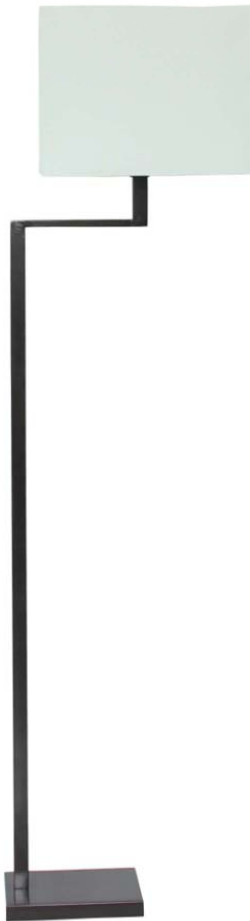

Hospitality Collection

12300-BZ*

*Custom orders only-call for details

Item #	Description	Finishes Available	Height w/Shade	Width w/Shade	# of Sockets Type	Switch Type
12299-BZ-XUSB*	Table Lamp w/1 Outlet & 1 USB Port, Parchment Linen Shade	Bronze	26"	9"	1/Medium Base	On/Off
12299-SN-XUSB*	Table Lamp w/1 Outlet & 1 USB Port, White Linen shade	Satin Nickel	26"	9"	1/Medium Base	On/Off
12300-BZ*	Floor Lamp w/Parchment Linen Shade	Bronze, Satin Nickel	62"	17"	1/Medium Base	On/Off

Fangio Lighting 905 Stanton Road, Olyphant PA 18447 (570) 383-1030
info@fangiolighting.com www.FangioLighting.com