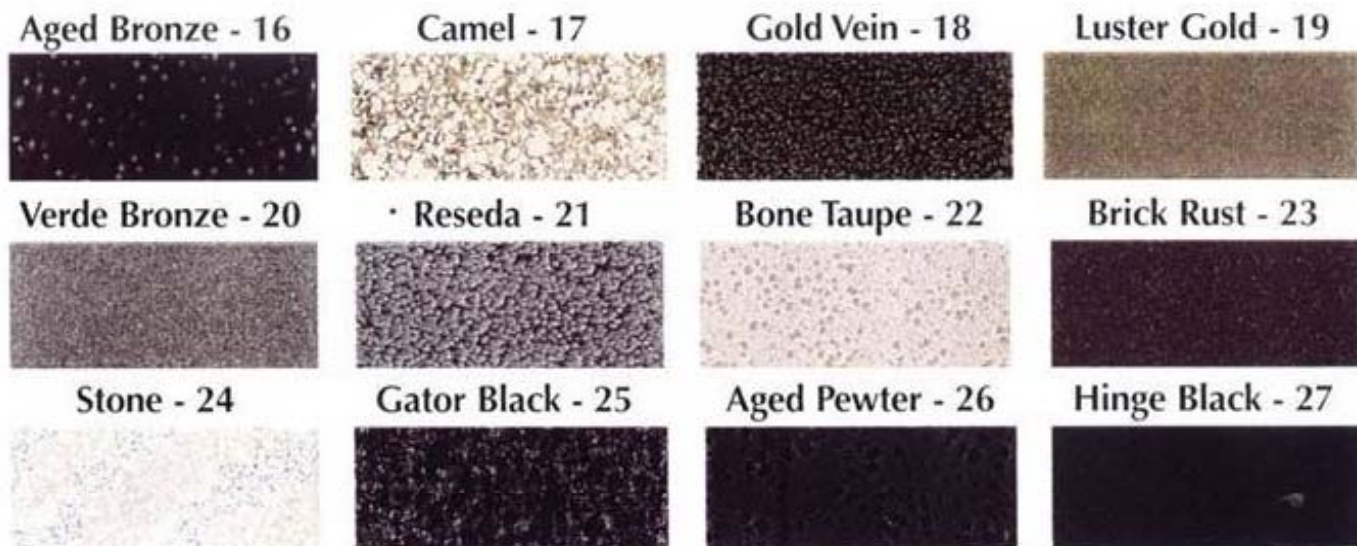

FANGIO LIGHTING-Duracoat Finishes

5-Year Warranty*

CUSTOM FINISHES

STANDARD FINISHES

White - Black - Beige - Hunter - Burgundy

Custom match and special order finishing available.

*5 year warranty covers scratches, pitting, marring and color on powder coat standard, custom and faux finishes only.

Website: www.fangiolighting.com