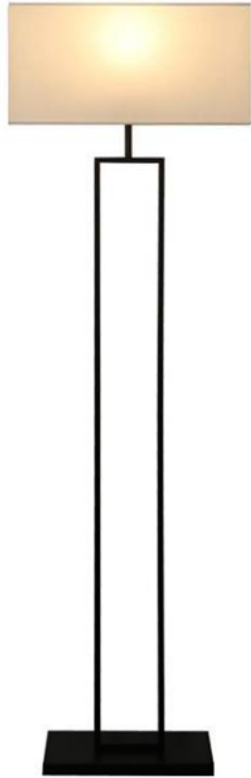

Hospitality Collection

13883