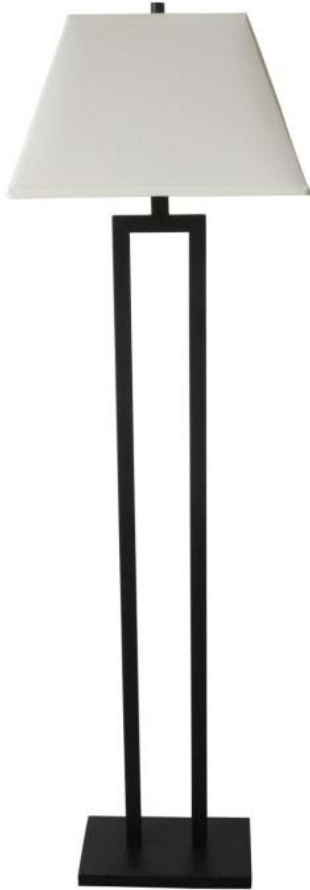

Hospitality Collection

12717-USB

12718

13007-XUSB*

*Custom orders only-call for details

Item #	Description	Finishes Available	Height w/Shade	Width w/Shade	# of Sockets Type	Switch Type
1726-BS-XXUSB*	Swivel Neck Task Lamp w/2 Outlets & USB Port, Parchment Linen Shade	Brushed Steel, Oil Rubbed Bronze	24"	12"	1/Medium Base	On/Off
13007-XUSB*	Crisscross Table lamp w1 Outlet, 1 USB Port, Parchment Linen Shade	Madison bronze	26"	7"	1/Medium Base	On/Off
12717-USB	Open Tower Table Lamp w/Parchment Linen Shade, USB Port	Bronze	27"	14"	1/Medium Base	On/Off
12718	Open Tower Floor Lamp w/Parchment Linen Shade	Bronze	60"	17"	1/Medium Base	On/Off

Fangio Lighting 905 Stanton Road, Olyphant PA 18447 (570) 383-1030
info@fangiolighting.com www.FangioLighting.com