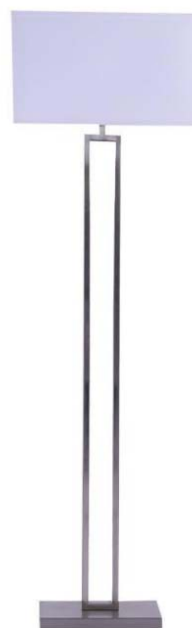

13862

Custom Order Requests Welcome

Item #	Description	Finishes Available	Height w/Shade	Width w/Shade	# of Sockets Type	Switch Type
13858	Satin Nickel Metal Table Lamp with (2) Task lights, USB Port & Convenience Outlet	Satin Nickel	29.5"	16"	MED/100W & 2X3W LED	3 On/Off Rocker Switches
13859	Satin Nickel Metal Table Lamp with USB Port	Satin Nickel	29.5"	17"	MED/100W & 2X3W LED	2 On/Off Rocker Switches
13860	Satin Nickel Metal Table Lamp with USB Port	Satin Nickel	29.5"	16"	MED/100W & 2X3W LED	On/Off Rocker Switch
13861	Satin Nickel Metal Floor Lamp	Satin Nickel	60"	16"	1/MED/100W	ADA Push Thru
13862	Metal Satin Nickel Floor Lamp	Satin Nickel	60"	16"	1/MED/100W	On/Off Rocker Switch on Neck

Hospitality