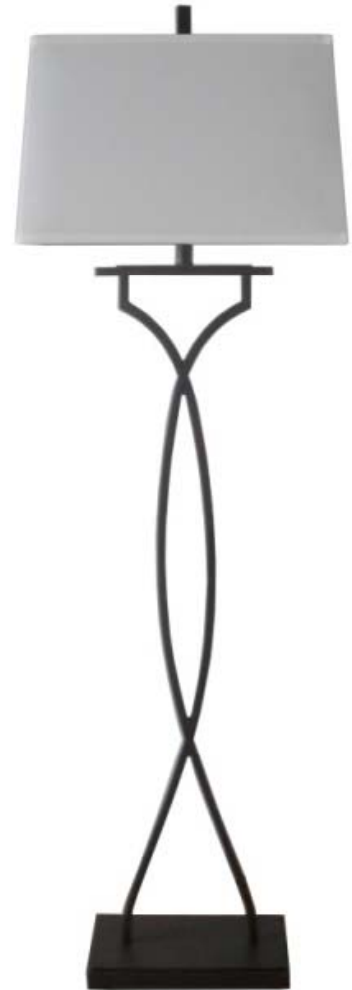

12174*

*Custom orders only-call for details

Hospitality	Item #	Description	Finishes Available	Height w/Shade	Width w/Shade	# of Sockets Type	Switch Type
	12173*	Crisscross Table Lamp w/Parchment Linen Shade	Oil Rubbed Bronze	29"	16"	1/Medium Base	On/Off
	12174*	Crisscross Floor Lamp w/Parchment Linen Shade	Oil Rubbed Bronze	62"	18"	1/Medium Base	On/Off
	12727-XUSB*	Antenna Twin Lite Table Lamp w/ White Linen Shade, 1 Outlet, 1 USB	Brushed Steel	27"	18"	2/Medium Base	On/Off
	12728*	Antenna Twin Lite Floor Lamp w/White Linen Shade	Brushed Steel	60"	20"	2/Medium Base	On/Off

Fangio Lighting 905 Stanton Road, Olyphant PA 18447 (570) 383-1030
info@fangiolighting.com www.FangioLighting.com